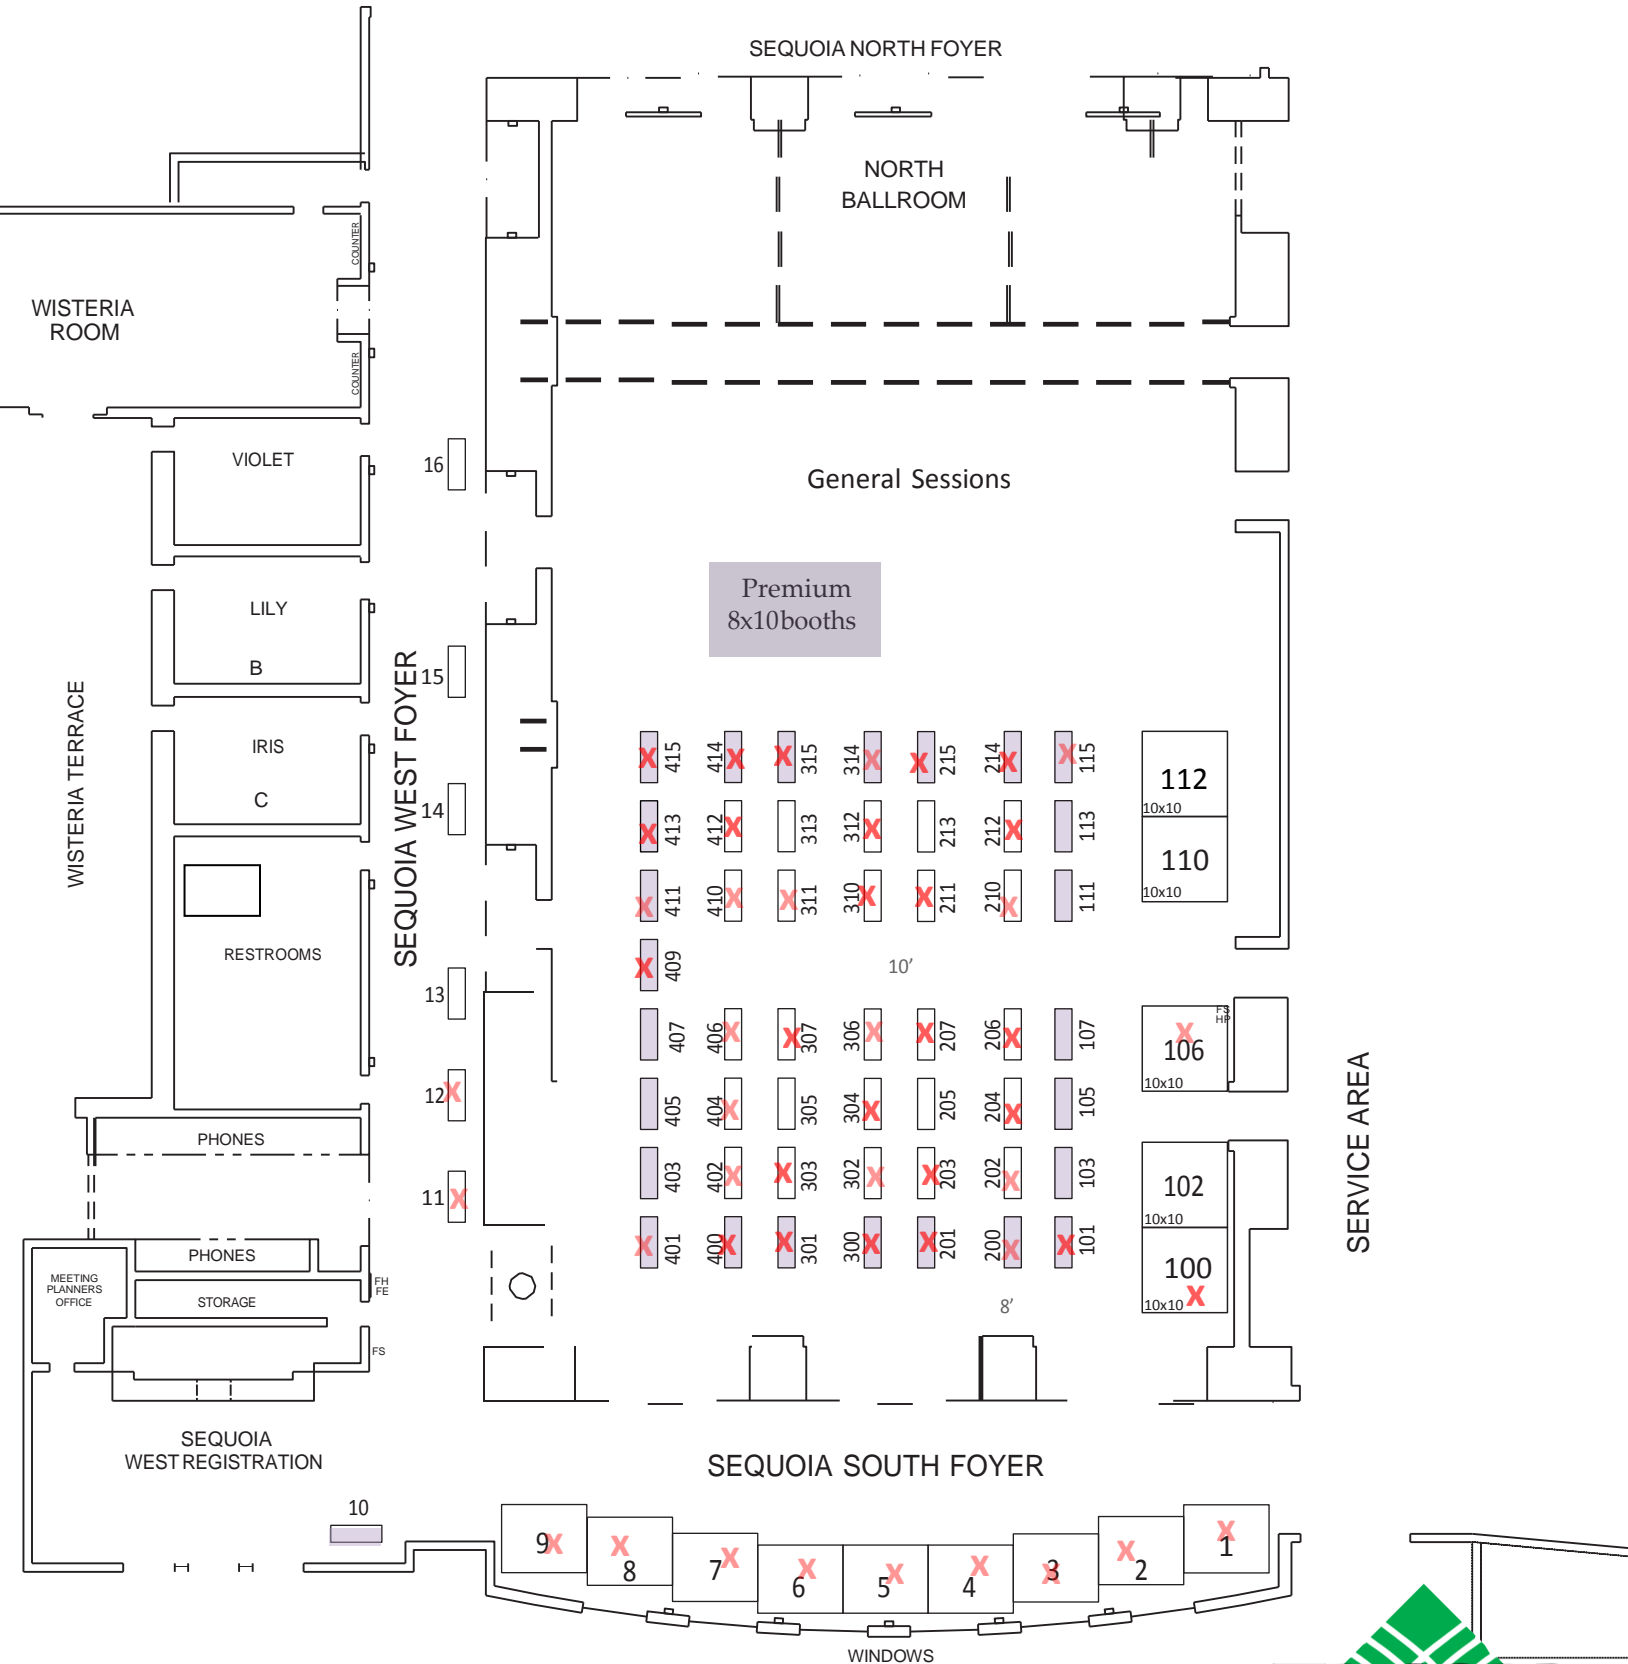

CCWC 16TH ANNUAL CONFERENCE

LEGISLATIVE & EDUCATIONAL FORUM

PRESENTED BY

sedgwick
 caring counts

JULY 11-13, 2018
 Disney's Grand Californian
 Hotel & Spa
 Anaheim, CA

Floor Plan Subject to FM Approval