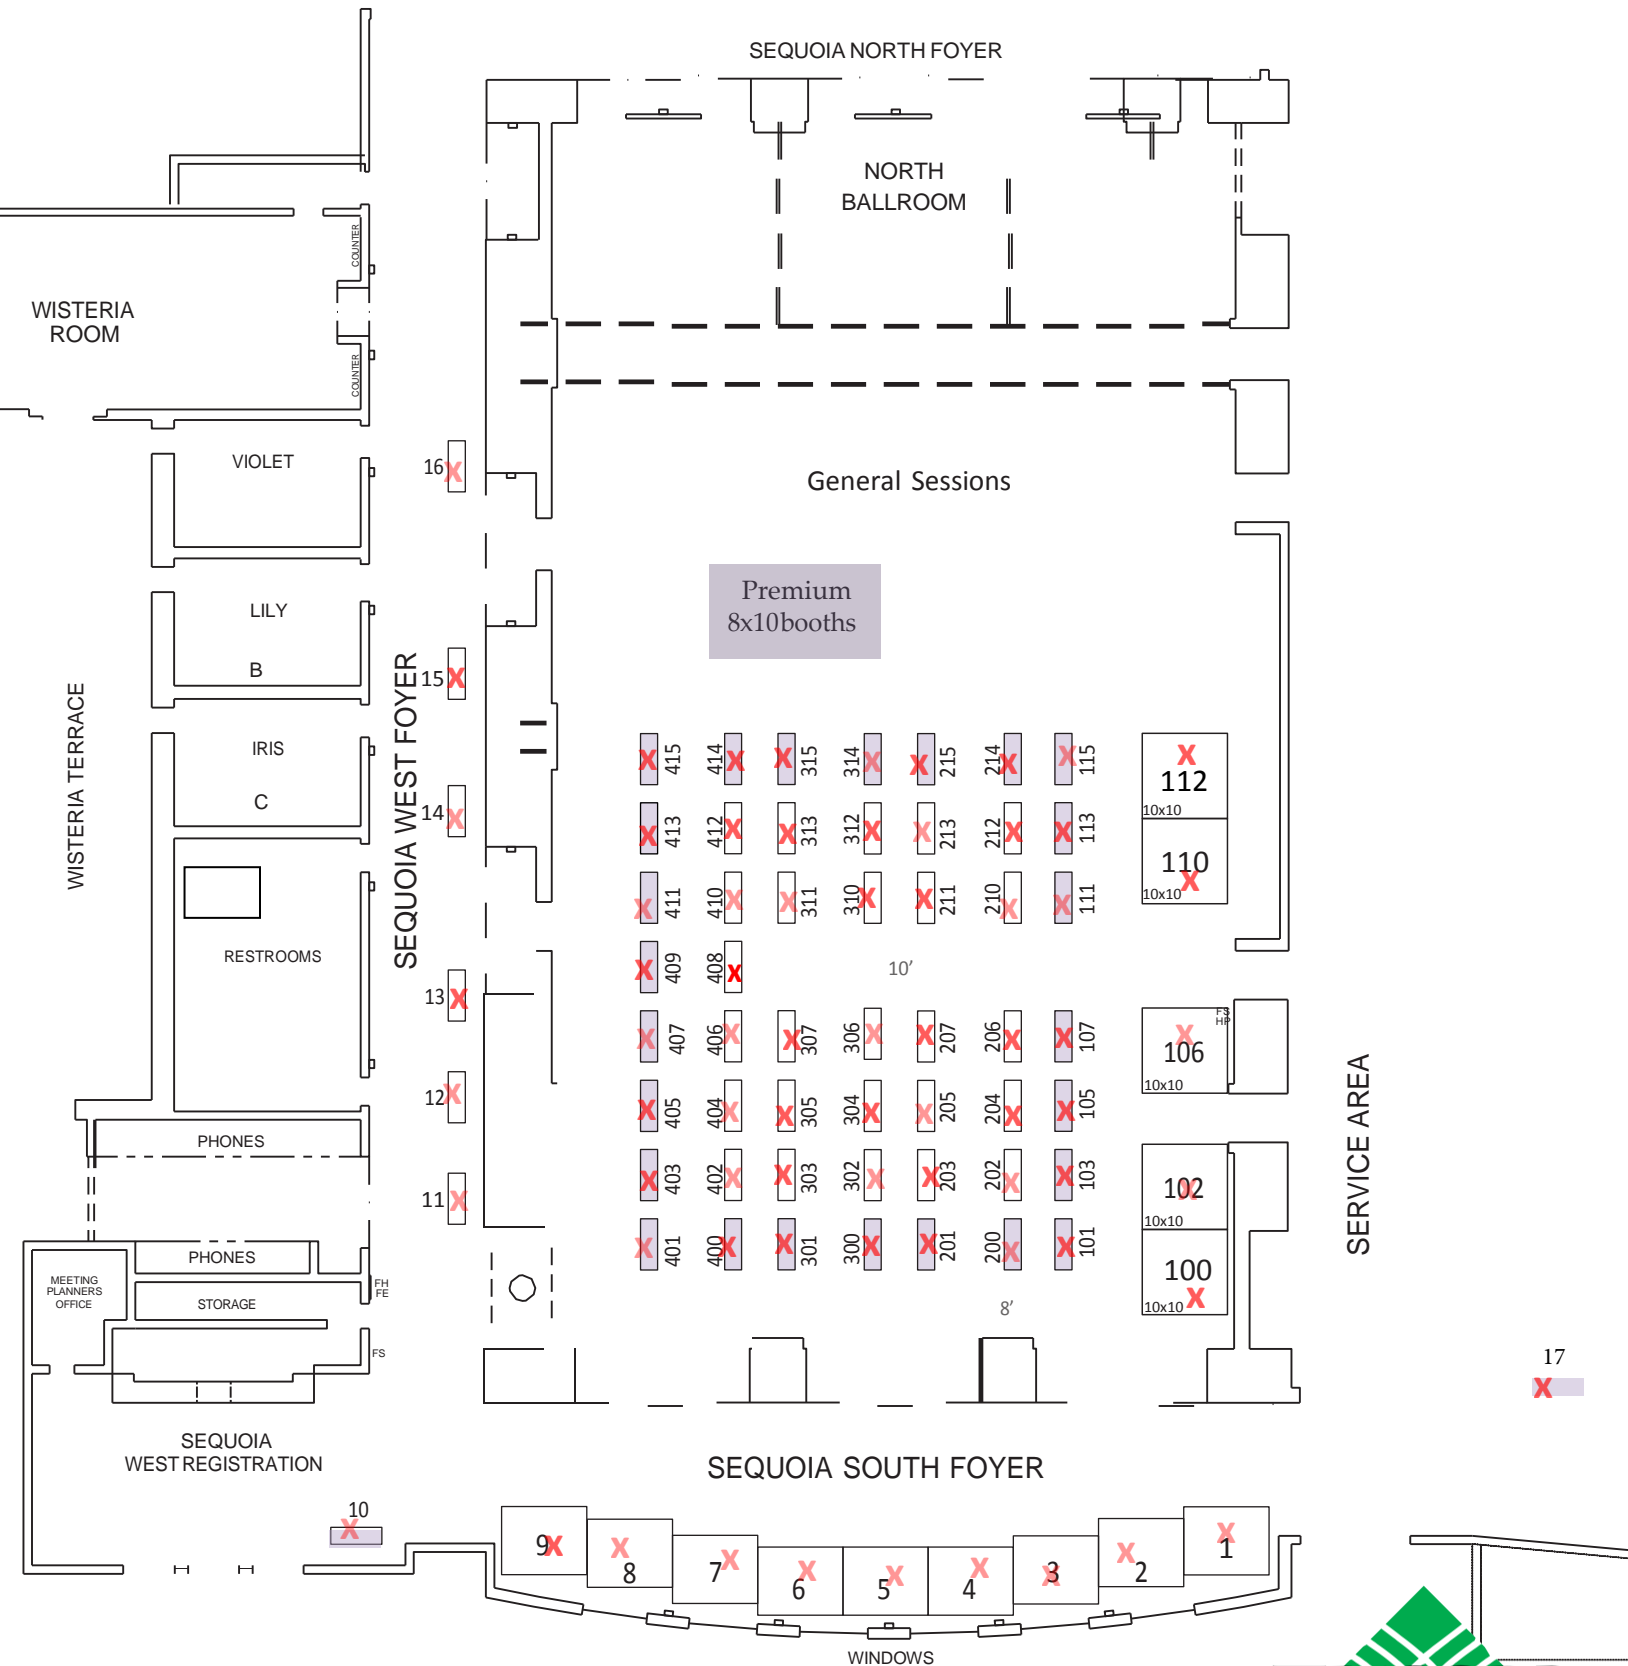

CCWC 16TH ANNUAL CONFERENCE

LEGISLATIVE & EDUCATIONAL FORUM

PRESENTED BY

sedgwick
 caring counts

JULY 11-13, 2018
 Disney's Grand Californian
 Hotel & Spa
 Anaheim, CA

Floor Plan Subject to FM Approval