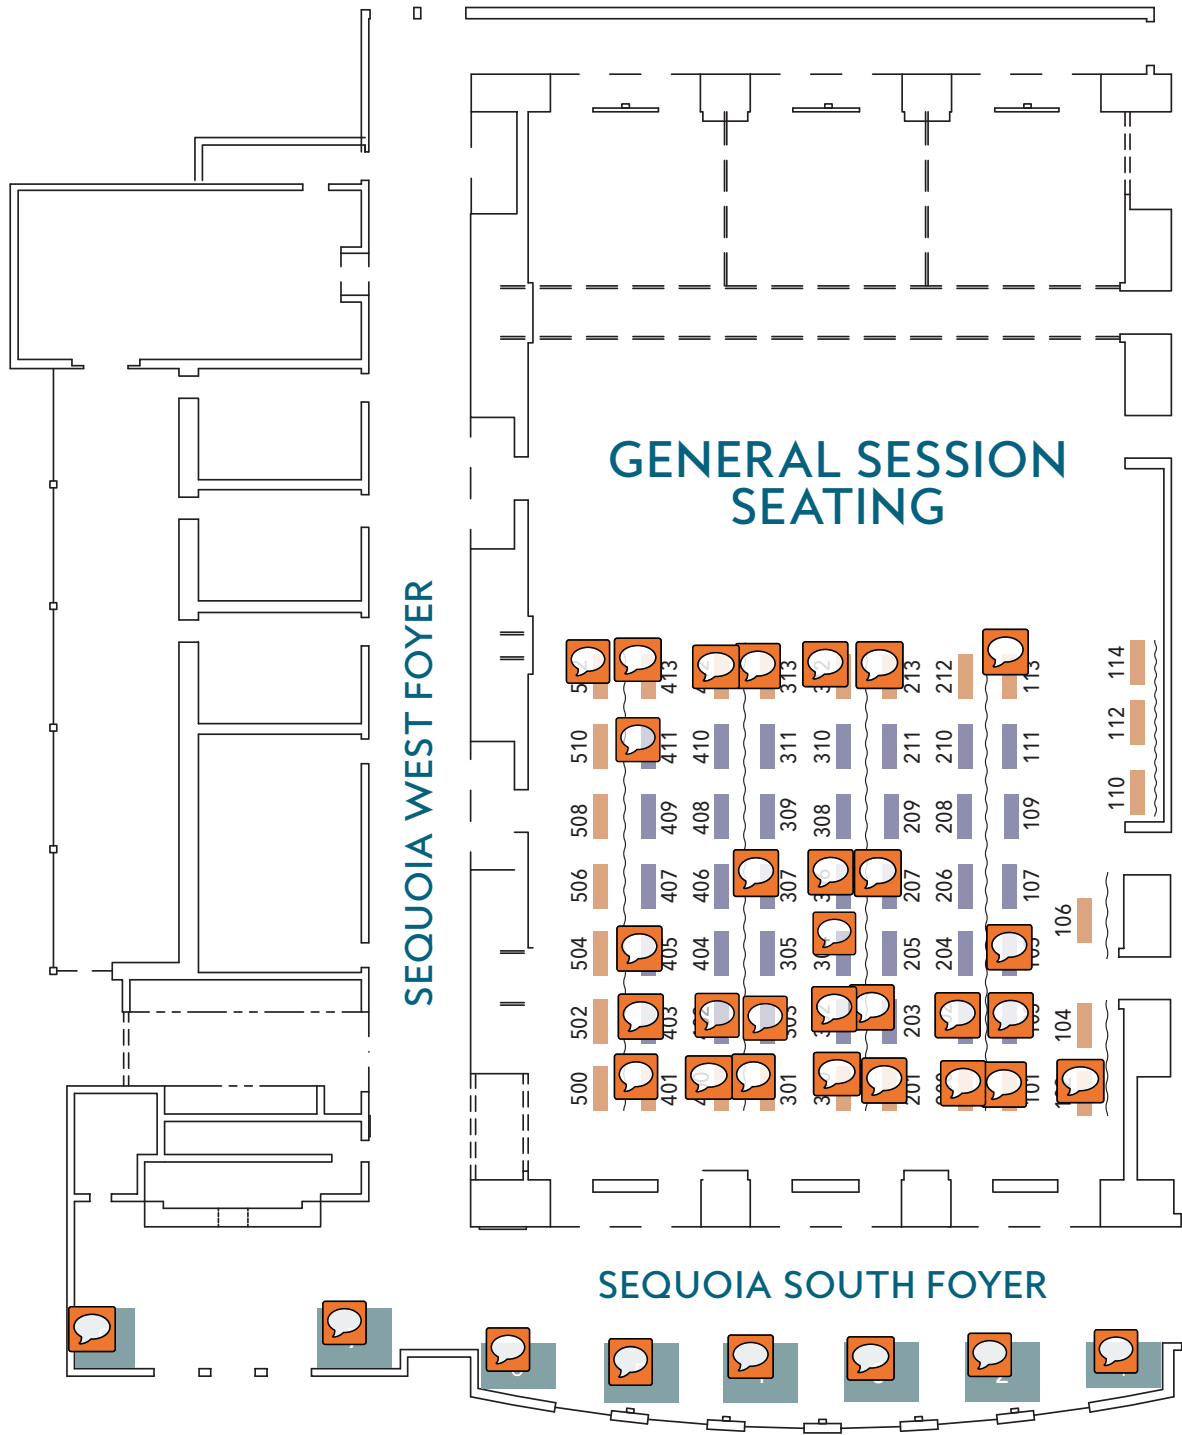

Expo Hall Floor Plan

All Table Top Packages include:

- 8' High Back Drapes
- One Skirted Table
- Two Side Chairs
- One Wastebasket
- 7"x 44" Identification Sign

	MEMBER	NON-MEMBER
 Foyer Booth (members only) - *SOLD OUT	\$2,950	
 Premium Booth	\$2,200	\$2,750
 Standard Booth	\$2,000	\$2,500