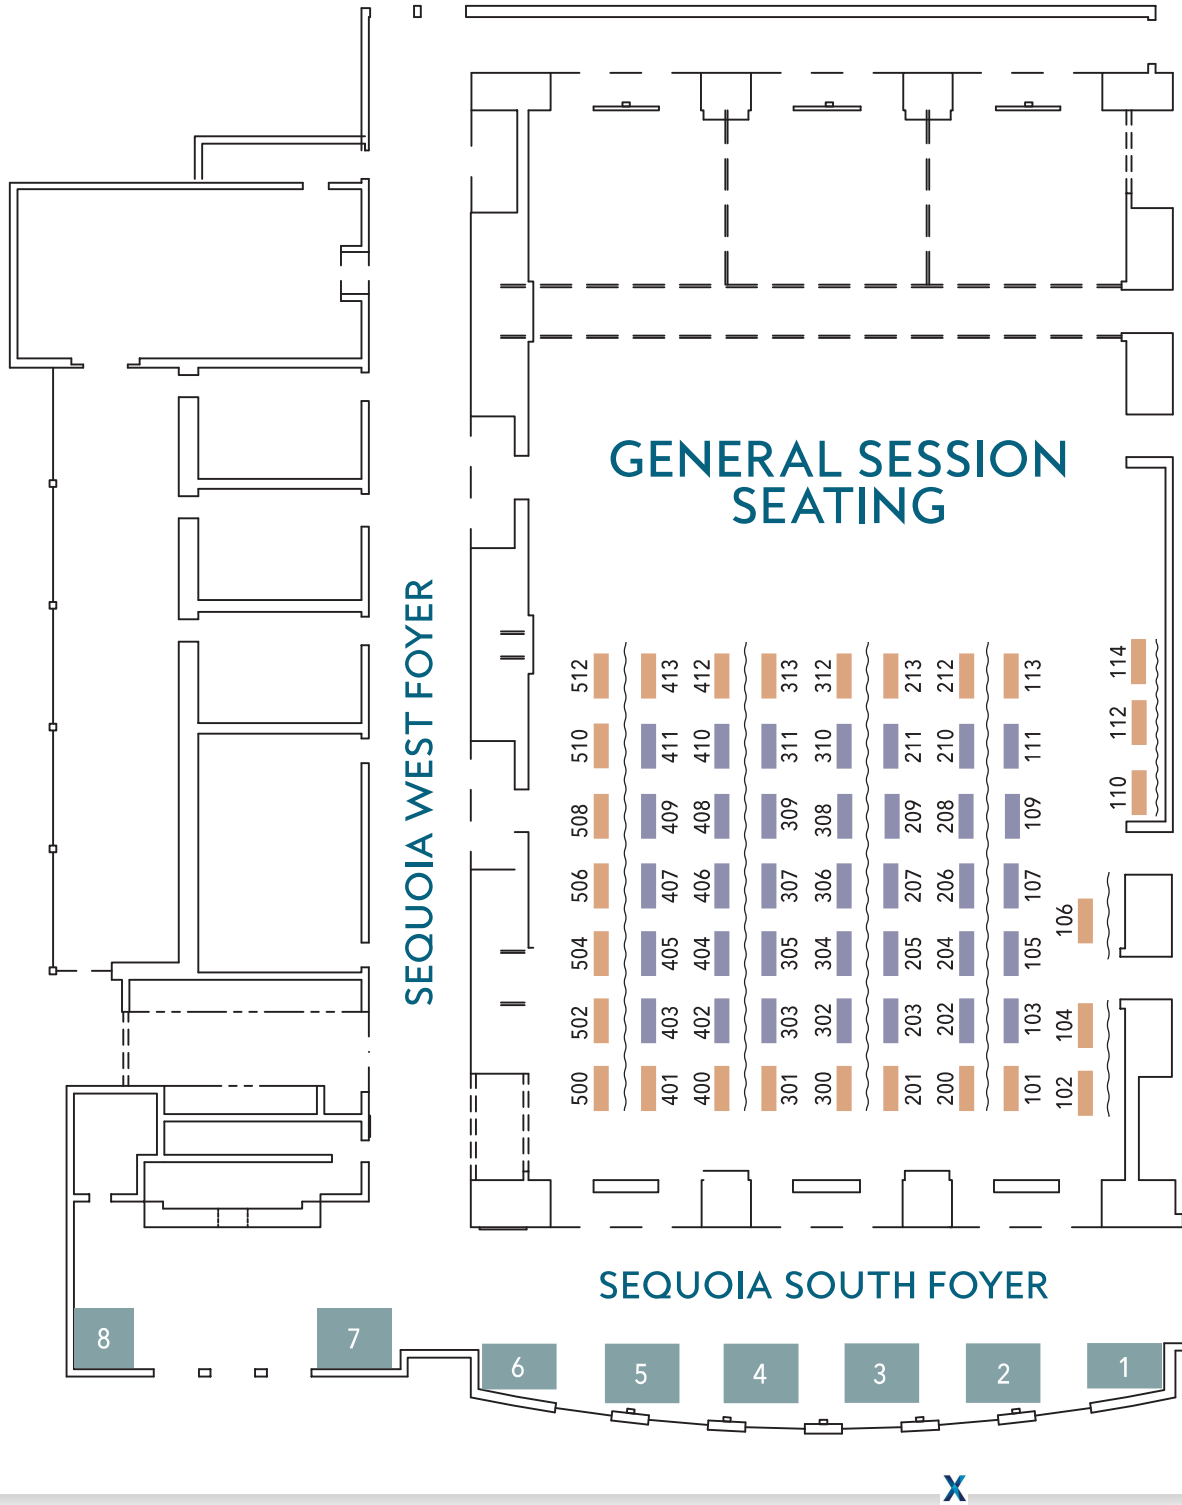

Expo Hall Floor Plan

X

All Table Top Packages include:

- 8' High Back Drrape
- One Skirted Table
- Two Side Chairs
- One Wastebasket
- 7"x 44" Identification Sign

- Foyer Booth** (*members only*) - *SOLD OUT
- Premium Booth**
- Standard Booth**

	MEMBER	NON-MEMBER
Foyer Booth (<i>members only</i>) - *SOLD OUT	\$2,950	
Premium Booth	\$2,200	\$2,750
Standard Booth	\$2,000	\$2,500